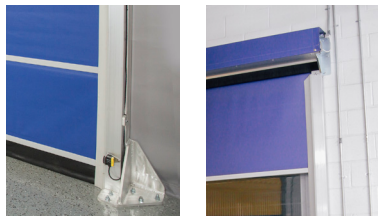

Options & Accessories

Available in **Face Mount, Projection Mount, or freestanding** via Goff's Door Support Frame.