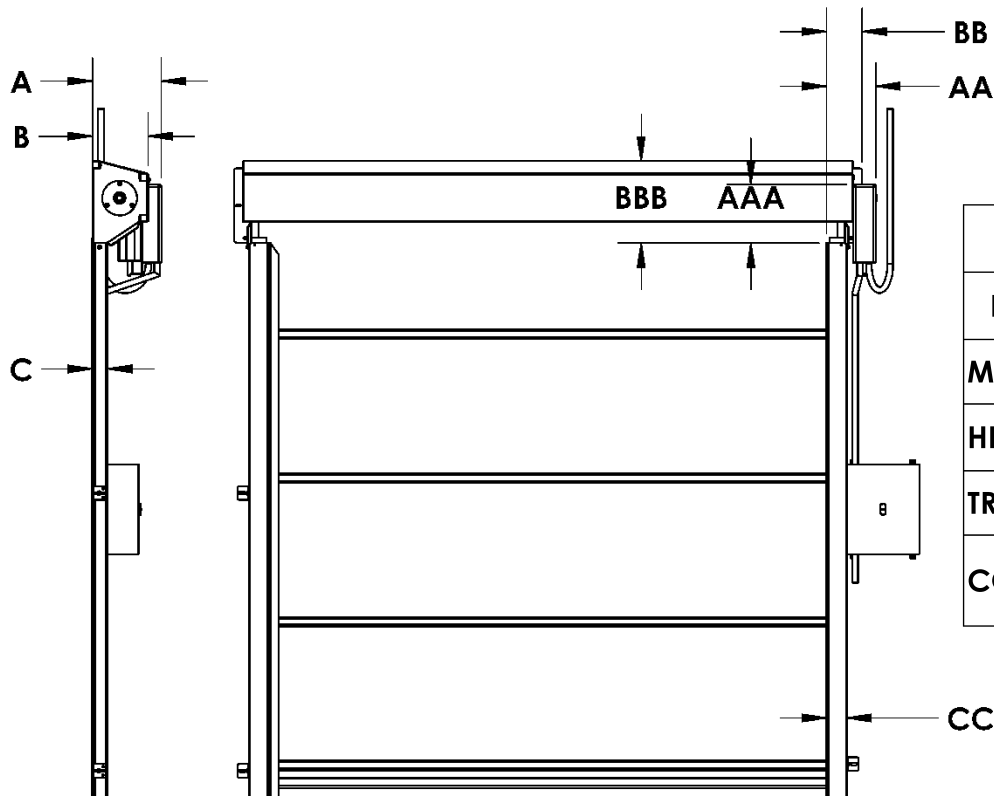

700 Hickory Street Pewaukee, WI 53072
 Phone 800-234-0337 Fax 262-691-3255
 www.goffscurtainwalls.com

Distributor:

Contact Name:

Contact Number:

G2 Harsh Guard door dimensional drawing

HARSH GUARD			
DIMENSION	FROM WALL	WIDTH OF OPENING	ABOVE OPENING
MOTOR	A-12"	AA- 9" DRIVE SIDE	AAA- 10-1/4"
HEADER BOX	B-9-3/4"	BB- 7" EACH SIDE	BBB- 14-1/4"
TRACK	C-2-3/4"	CC- 3-3/4" EACH SIDE	N/A
CONTROL PANEL - 14" WIDE x 16" HIGH x 8-1/2" DEEP			