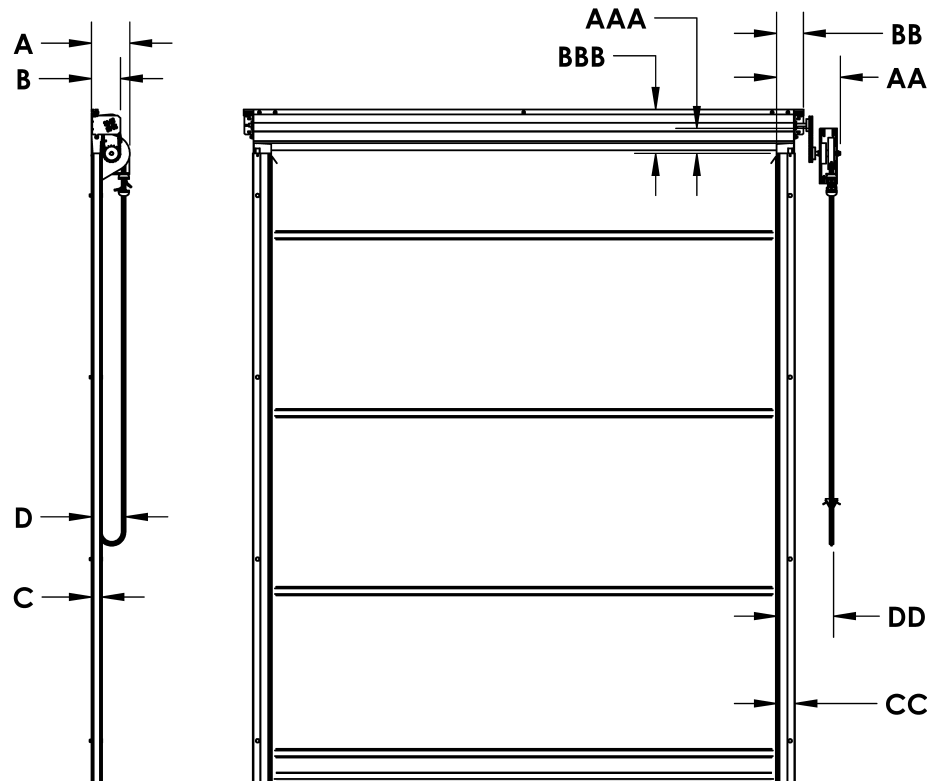

700 Hickory Street Pewaukee, WI 53072
 Phone 800-234-0337 Fax 262-691-3255
www.goffscurtainwalls.com

Distributor:

Contact Name:

Contact Number:

G2 Chain Hoist door dimensional drawing

G2 CHAIN HOIST			
DIMENSION	FROM WALL	WIDTH OF OPENING	ABOVE OPENING
HOIST	A-7-14"	AA- 11" MIN. DRIVE SIDE	AAA- 6-1/2"
HEADER BOX	B-9-3/4"	BB- 7" EACH SIDE	BBB- 14-1/4"
TRACK	C-2-3/4"	CC- 3-3/4" EACH SIDE	N/A
CHAIN, HAND	D-6-1/2"	DD- 10" MIN.	N/A