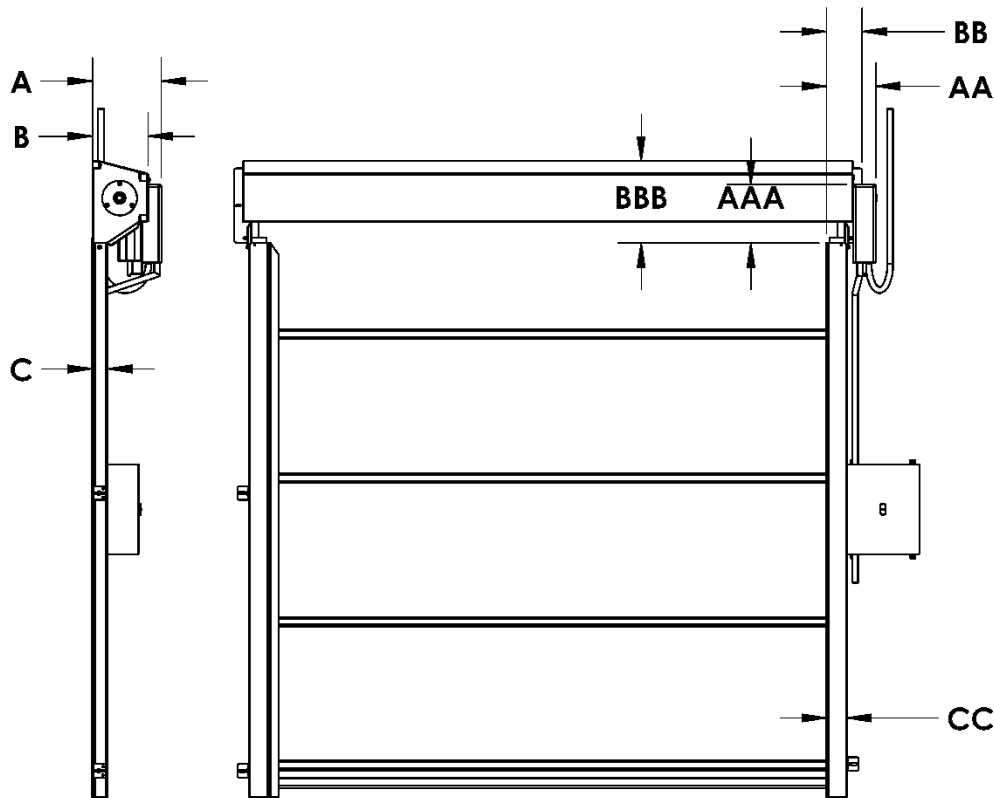

## G2 Model 4200 door dimensional drawing

G2 4200			
DIMENSION	FROM WALL	WIDTH OF OPENING	ABOVE OPENING
MOTOR	A-12"	AA- 9" DRIVE SIDE	AAA- 10-1/4"
HEADER BOX	B-9-3/4"	BB- 7" EACH SIDE	BBB- 14-1/4"
TRACK	C-2-3/4"	CC- 3-3/4" EACH SIDE	N/A
CONTROL PANEL - 14" WIDE x 16" HIGH x 8-1/2" DEEP			