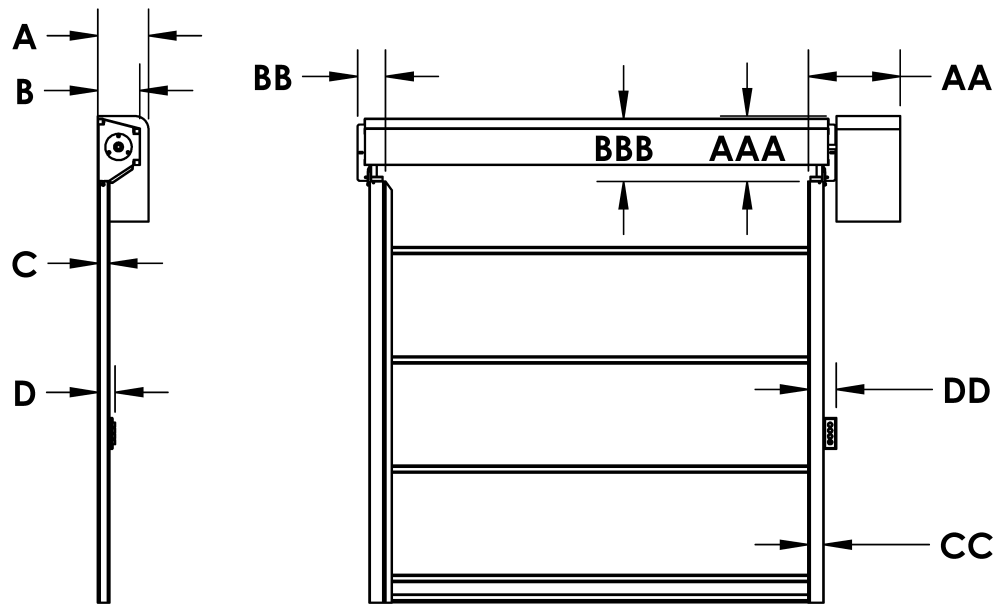

700 Hickory Street Pewaukee, WI 53072
 Phone 800-234-0337 Fax 262-691-3255
 www.goffscurtainwalls.com

Distributor:

Contact Name:

Contact Number:

G2 3600 door dimensional drawing

G2 MOTOR 3600			
DIMENSION	FROM WALL	WIDTH OF OPENING	ABOVE OPENING
MOTOR	A-12"	AA- 21" DRIVE SIDE	AAA- 15"
HEADER BOX	B-9-3/4"	BB- 7" EACH SIDE	BBB- 14-1/4"
TRACK	C-2-3/4"	CC- 3-3/4" EACH SIDE	N/A
CONTROLLER	D-4"	DD- 7"	N/A