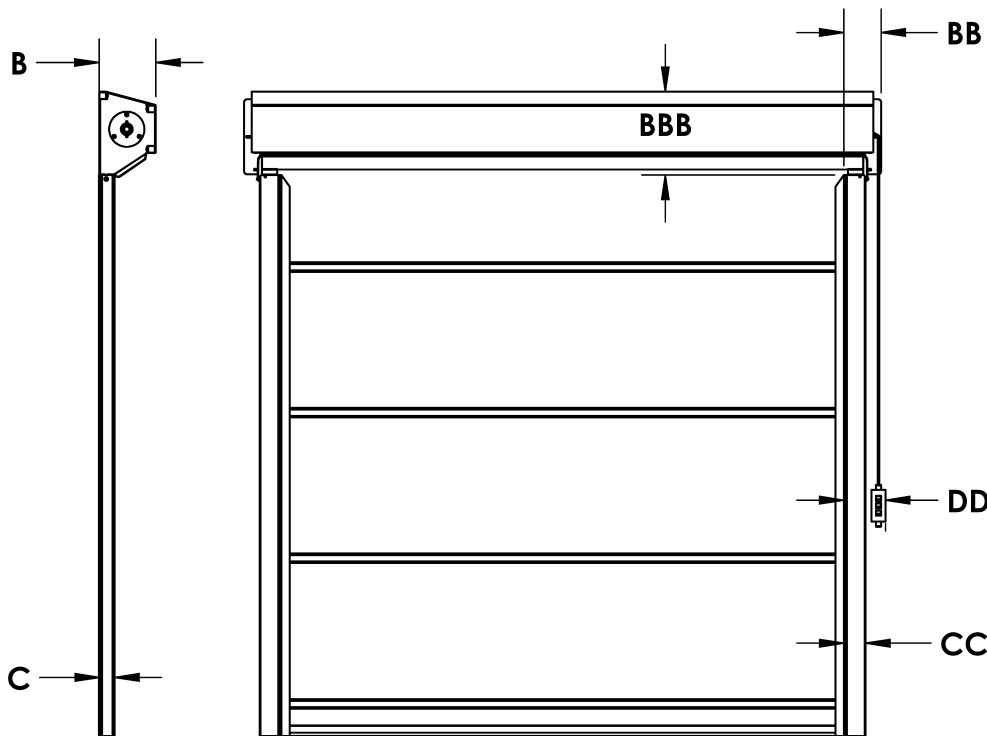

700 Hickory Street Pewaukee, WI 53072
 Phone 800-234-0337 Fax 262-691-3255
www.goffscurtainwalls.com

Distributor:

Contact Name:

Contact Number:

G2 1800 door dimensional drawing

G2 MOTOR 1800			
DIMENSION	FROM WALL	WIDTH OF OPENING	ABOVE OPENING
MOTOR	N/A	AA- N/A	AAA- N/A
HEADER BOX	B-9-3/4"	BB- 7" EACH SIDE	BBB- 14-1/4"
TRACK	C-2-3/4"	CC- 3-3/4" EACH SIDE	N/A
CONTROLLER	D-3"	DD- 7"	N/A