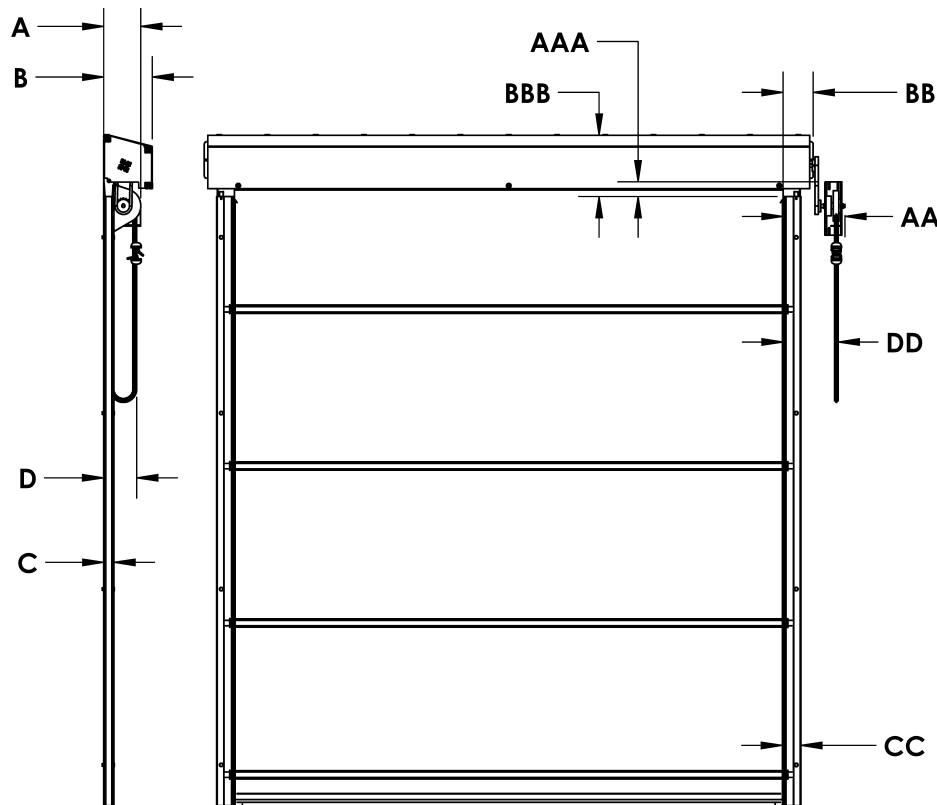

700 Hickory Street Pewaukee, WI 53072
 Phone 800-234-0337 Fax 262-691-3255
www.goffscurtainwalls.com

Distributor:

Contact Name:

Contact Number:

G1-XL Chain Hoist door dimensional drawing

G1XL CHAIN HOIST			
DIMENSION	FROM WALL	WIDTH OF OPENING	ABOVE OPENING
OPERATOR	A-7-1/4"	AA- 12" DRIVE SIDE	AAA- 3"
HEADER BOX	B-9-1/2"	BB- 6" EACH SIDE	BBB- 12"
TRACK	C-2"	CC- 3-1/2" EACH SIDE	N/A
CHAIN	D-6-1/2"	DD- 10-3/4"	N/A