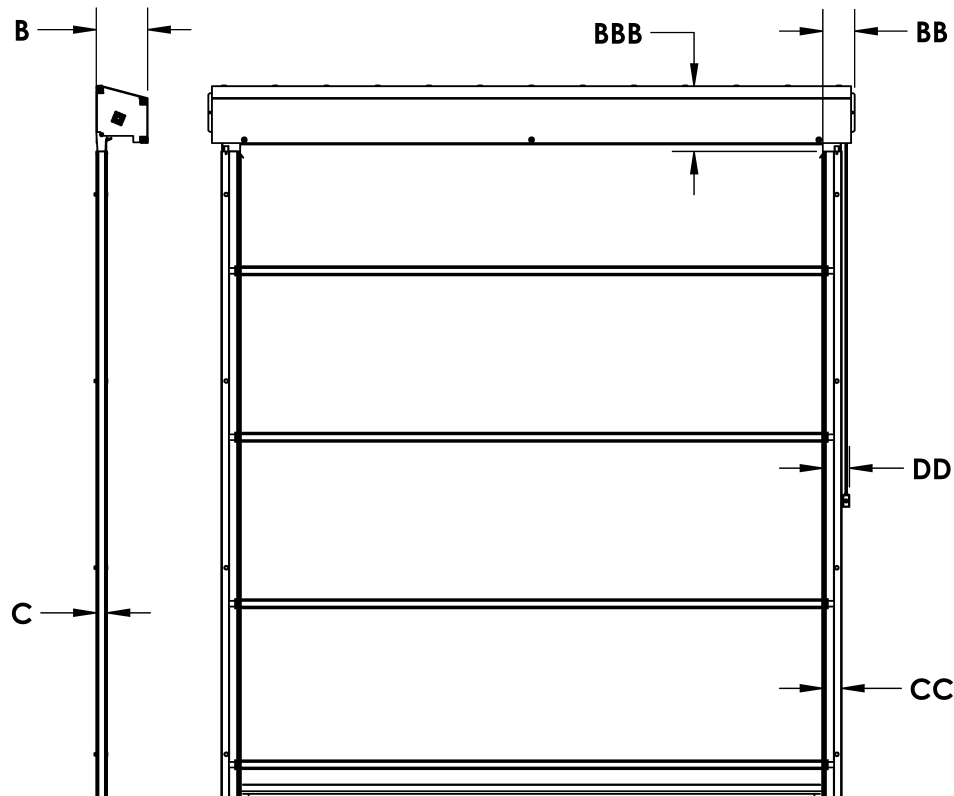

700 Hickory Street Pewaukee, WI 53072
 Phone 800-234-0337 Fax 262-691-3255
www.goffscurtainwalls.com

Distributor:

Contact Name:

Contact Number:

G1-XL 1200 door dimensional drawing

G1XL MOTOR 1200			
DIMENSION	FROM WALL	WIDTH OF OPENING	ABOVE OPENING
MOTOR	A- N/A	AA- N/A	AAA- N/A
HEADER BOX	B-9-1/2"	BB- 6" EACH SIDE	BBB- 12"
TRACK	C-2"	CC- 3-1/2" EACH SIDE	N/A
CONTROLLER	D-2"	DD- 5"	N/A