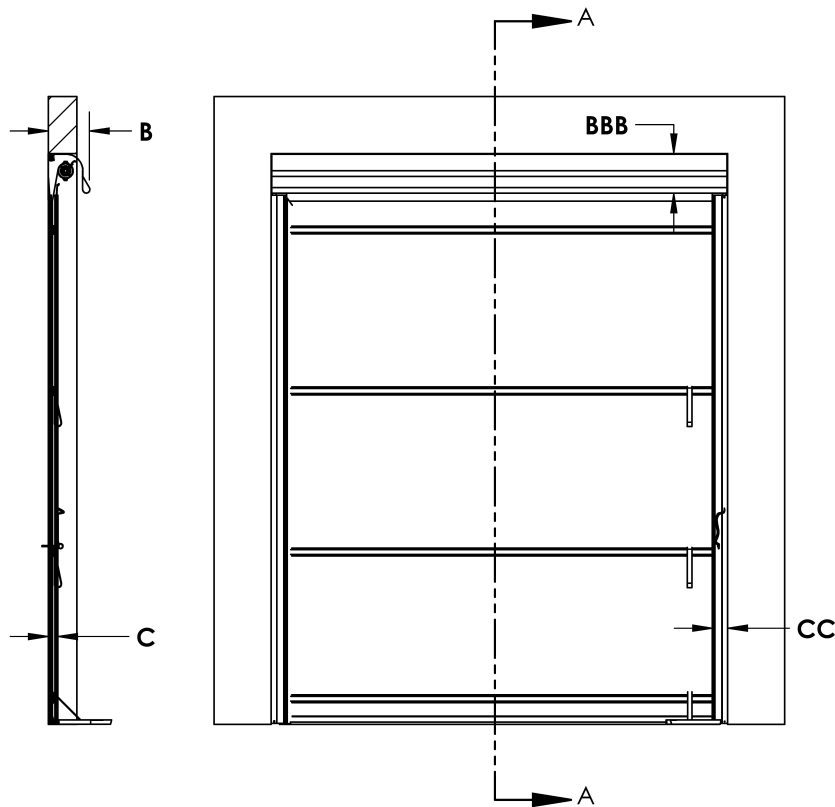

700 Hickory Street Pewaukee, WI 53072
 Phone 800-234-0337 Fax 262-691-3255
 www.goffscurtainwalls.com

Distributor:

Contact Name:

Contact Number:

G1 Spring - under header door dimensional drawing

G1 STANDARD, UNDER HEADER, SPRING			
DIMENSION	DEPTH REQ'D	INSIDE OF OPENING	BELOW OPENING
HEADER/ROLL	B-8"	FULL WIDTH	BBB- 8"
TRACK	C-2"	CC- 3-1/2" EACH SIDE	FULL HEIGHT