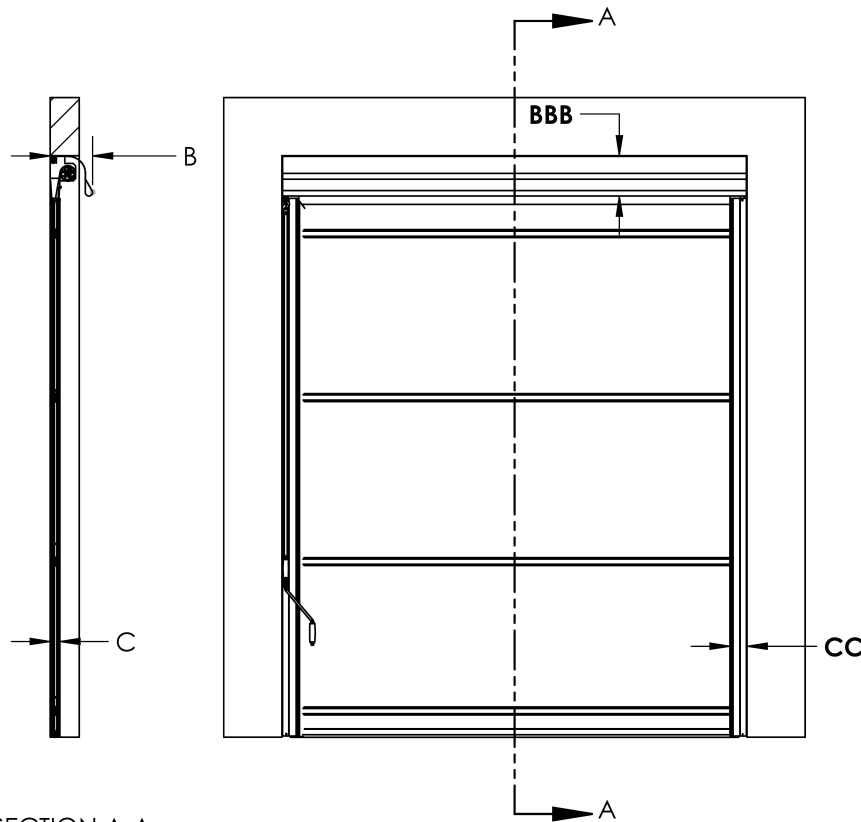

700 Hickory Street Pewaukee, WI 53072
 Phone 800-234-0337 Fax 262-691-3255
 www.goffscurtainwalls.com

Distributor:

Contact Name:

Contact Number:

G1 Hand Crank - under header door dimensional drawing

SECTION A-A

G1 STD UNDER HEADER, HAND CRANK			
DIMENSION	DEPTH REQ'D	INSIDE OF OPENING	BELOW OPENING
HEADER/ROLL	B-8"	FULL WIDTH	BBB- 8"
TRACK	C-2"	CC- 3-1/2" EACH SIDE	FULL HEIGHT