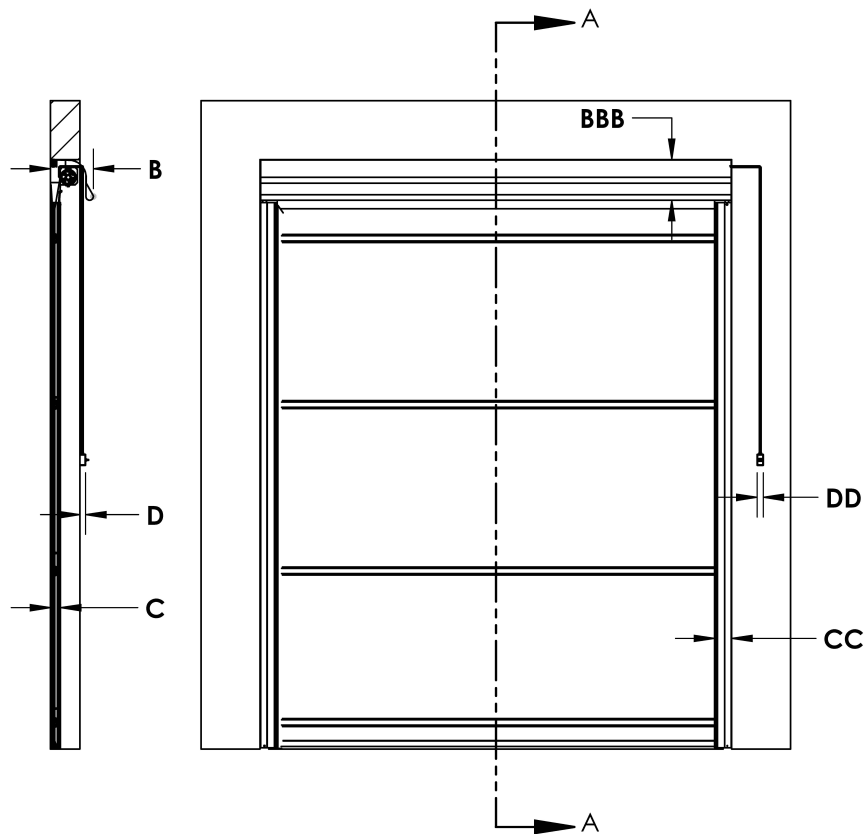

700 Hickory Street Pewaukee, WI 53072
 Phone 800-234-0337 Fax 262-691-3255
 www.goffscurtainwalls.com

Distributor:

Contact Name:

Contact Number:

G1 600 - under header door dimensional drawing

G1 UNDER HEADER, MOTOR 600			
DIMENSION	DEPTH REQ'D	INSIDE OF OPENING	BELOW OPENING
HEADER/ROLL	B-8"	FULL WIDTH	BBB- 8"
TRACK	C-2"	CC- 3-1/2" EACH SIDE	FULL HEIGHT
CONTROLLER	D-2"	DD- 2"	N/A