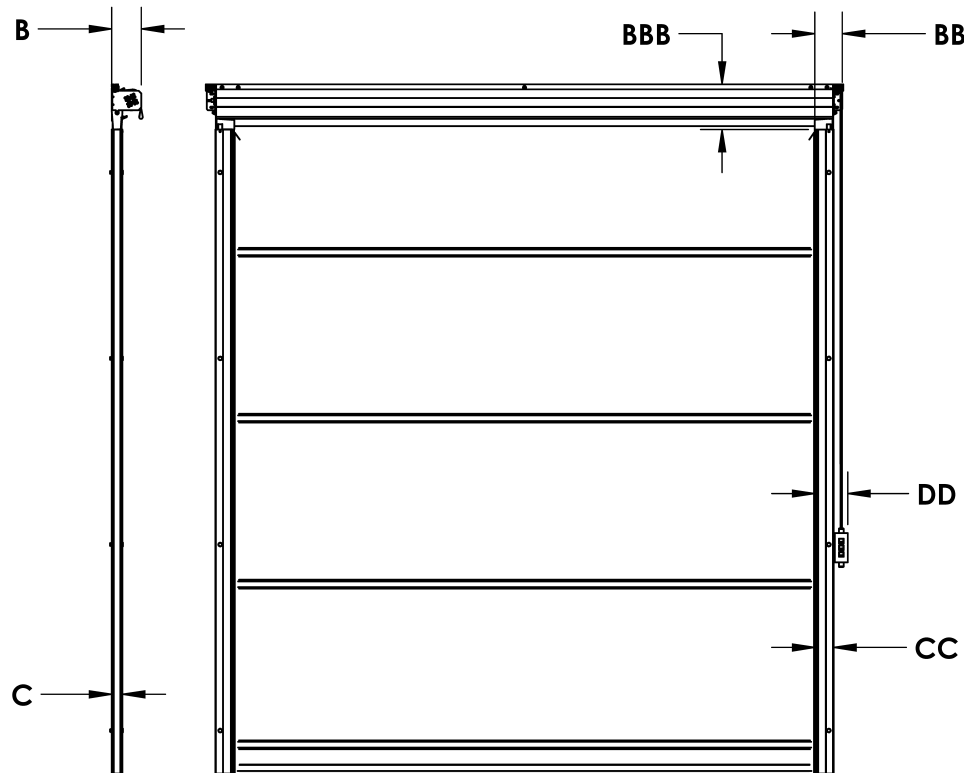

700 Hickory Street Pewaukee, WI 53072
 Phone 800-234-0337 Fax 262-691-3255
www.goffscurtainwalls.com

Distributor:

Contact Name:

Contact Number:

G1 600 door dimensional drawing

G1 MOTOR 600			
DIMENSION	FROM WALL	WIDTH OF OPENING	ABOVE OPENING
MOTOR	A-N/A	AA- N/A	AAA- N/A
HEADER BOX	B-5-1/2"	BB- 5-1/4" EACH SIDE	BBB- 8-1/2"
TRACK	C-2"	CC- 3-1/2" EACH SIDE	N/A
CONTROLLER	D-2"	DD- 5"	N/A