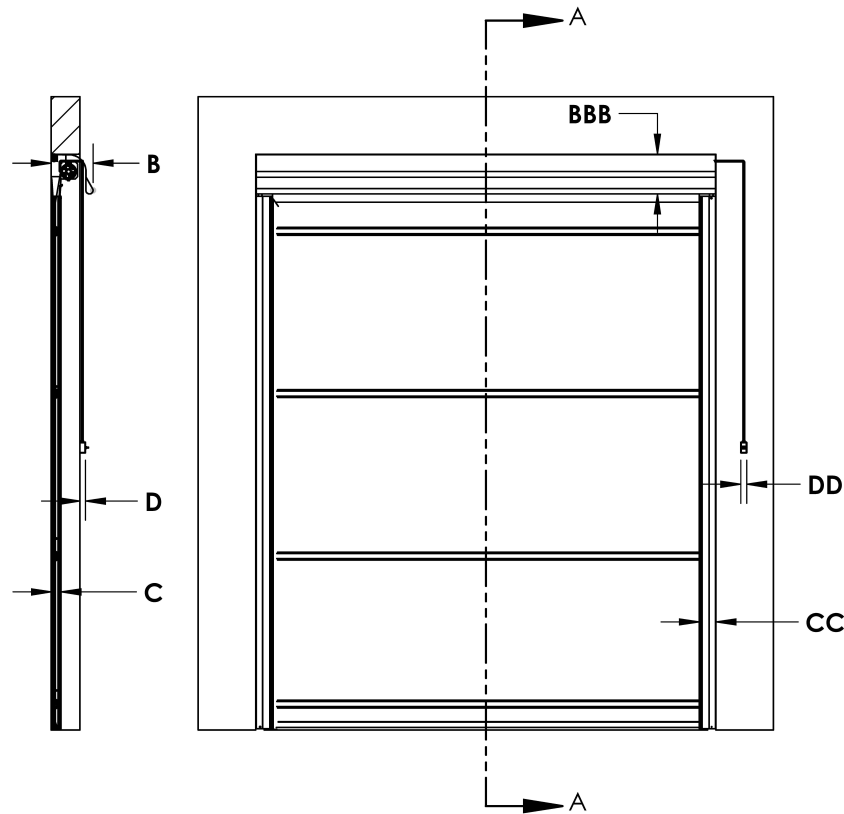

700 Hickory Street Pewaukee, WI 53072
 Phone 800-234-0337 Fax 262-691-3255
www.goffscurtainwalls.com

Distributor:

Contact Name:

Contact Number:

G1 1200 - under header door dimensional drawing

G1 UNDER HEADER, MOTOR 1200			
DIMENSION	DEPTH REQ'D	INSIDE OF OPENING	BELOW OPENING
HEADER/ROLL	B-8"	FULL WIDTH	BBB- 8"
TRACK	C-2"	CC- 3-1/2" EACH SIDE	FULL HEIGHT
CONTROLLER	D-2"	DD- 2"	N/A