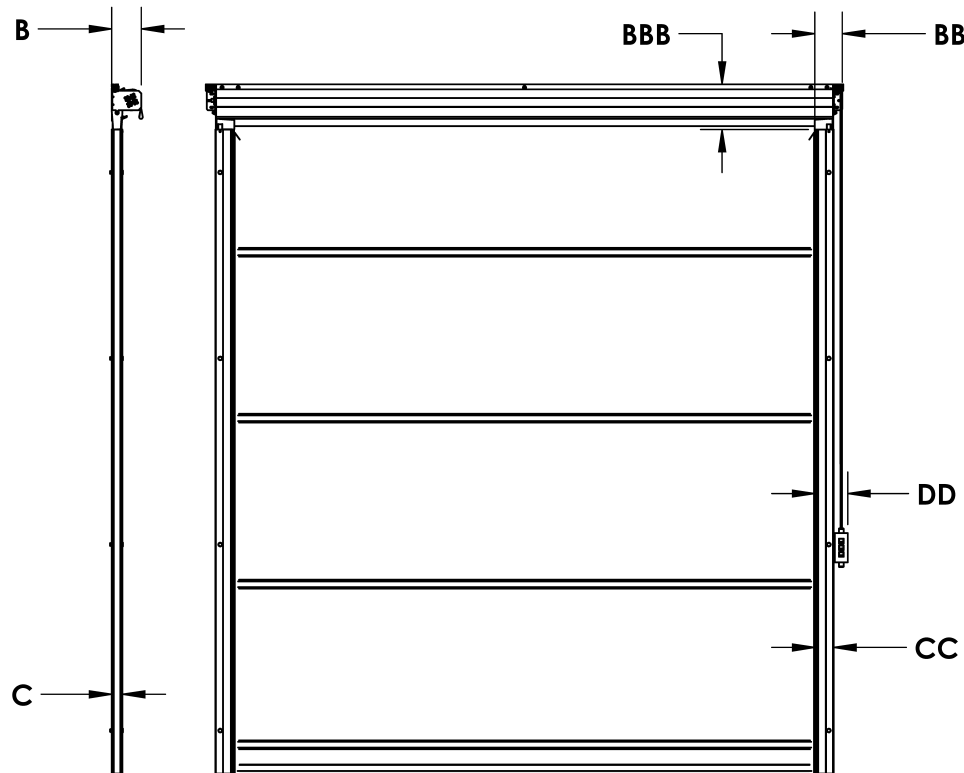

700 Hickory Street Pewaukee, WI 53072
 Phone 800-234-0337 Fax 262-691-3255
 www.goffscurtainwalls.com

Distributor:

Contact Name:

Contact Number:

G1 1200 door dimensional drawing

G1 MOTOR 1200			
DIMENSION	FROM WALL	WIDTH OF OPENING	ABOVE OPENING
MOTOR	A-N/A	AA- N/A	AAA- N/A
HEADER BOX	B-5-1/2"	BB- 5-1/4" EACH SIDE	BBB- 8-1/2"
TRACK	C-2"	CC- 3-1/2" EACH SIDE	N/A
CONTROLLER	D-2"	DD- 5"	N/A