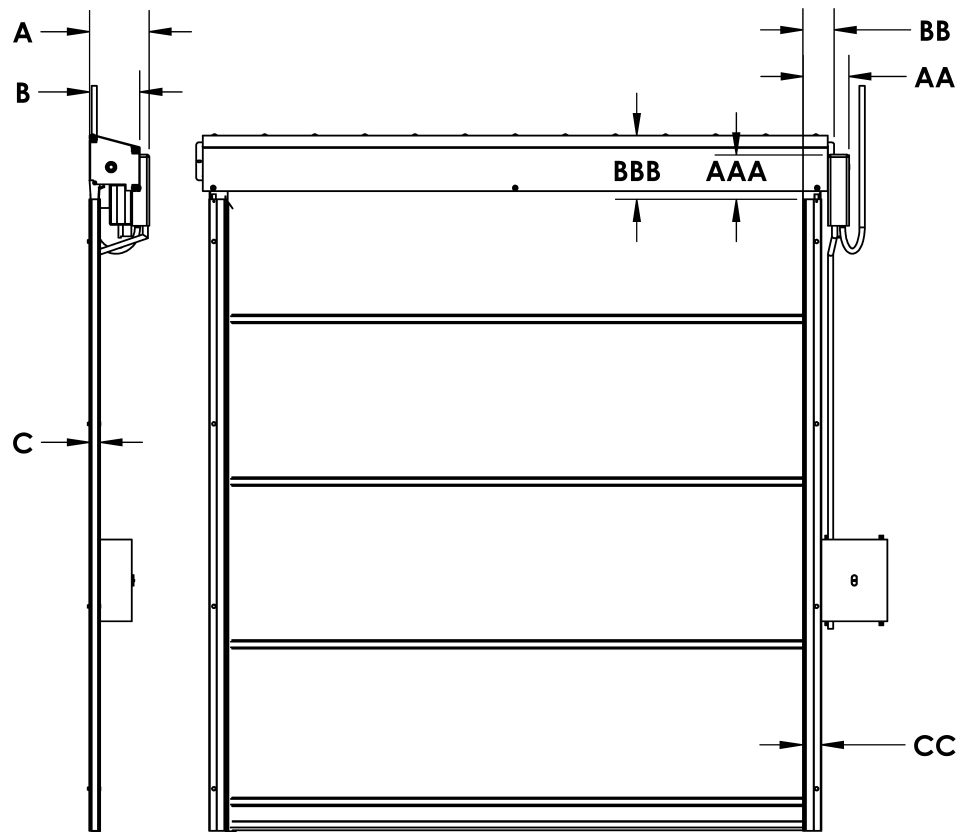

700 Hickory Street Pewaukee, WI 53072
 Phone 800-234-0337 Fax 262-691-3255
 www.goffscurtainwalls.com

Distributor:

Contact Name:

Contact Number:

Clean Guard door dimensional drawing

CLEAN GUARD			
DIMENSION	FROM WALL	WIDTH OF OPENING	ABOVE OPENING
MOTOR	A-11-1/2"	AA- 9" DRIVE SIDE	AAA- 8-1/2"
HEADER BOX	B-9-3/4"	BB- 6" EACH SIDE	BBB- 12"
TRACK	C-2"	CC- 3-3/4" EACH SIDE	N/A
CONTROL PANEL 14" WIDE x 16" HIGH x 8-1/2" DEEP			