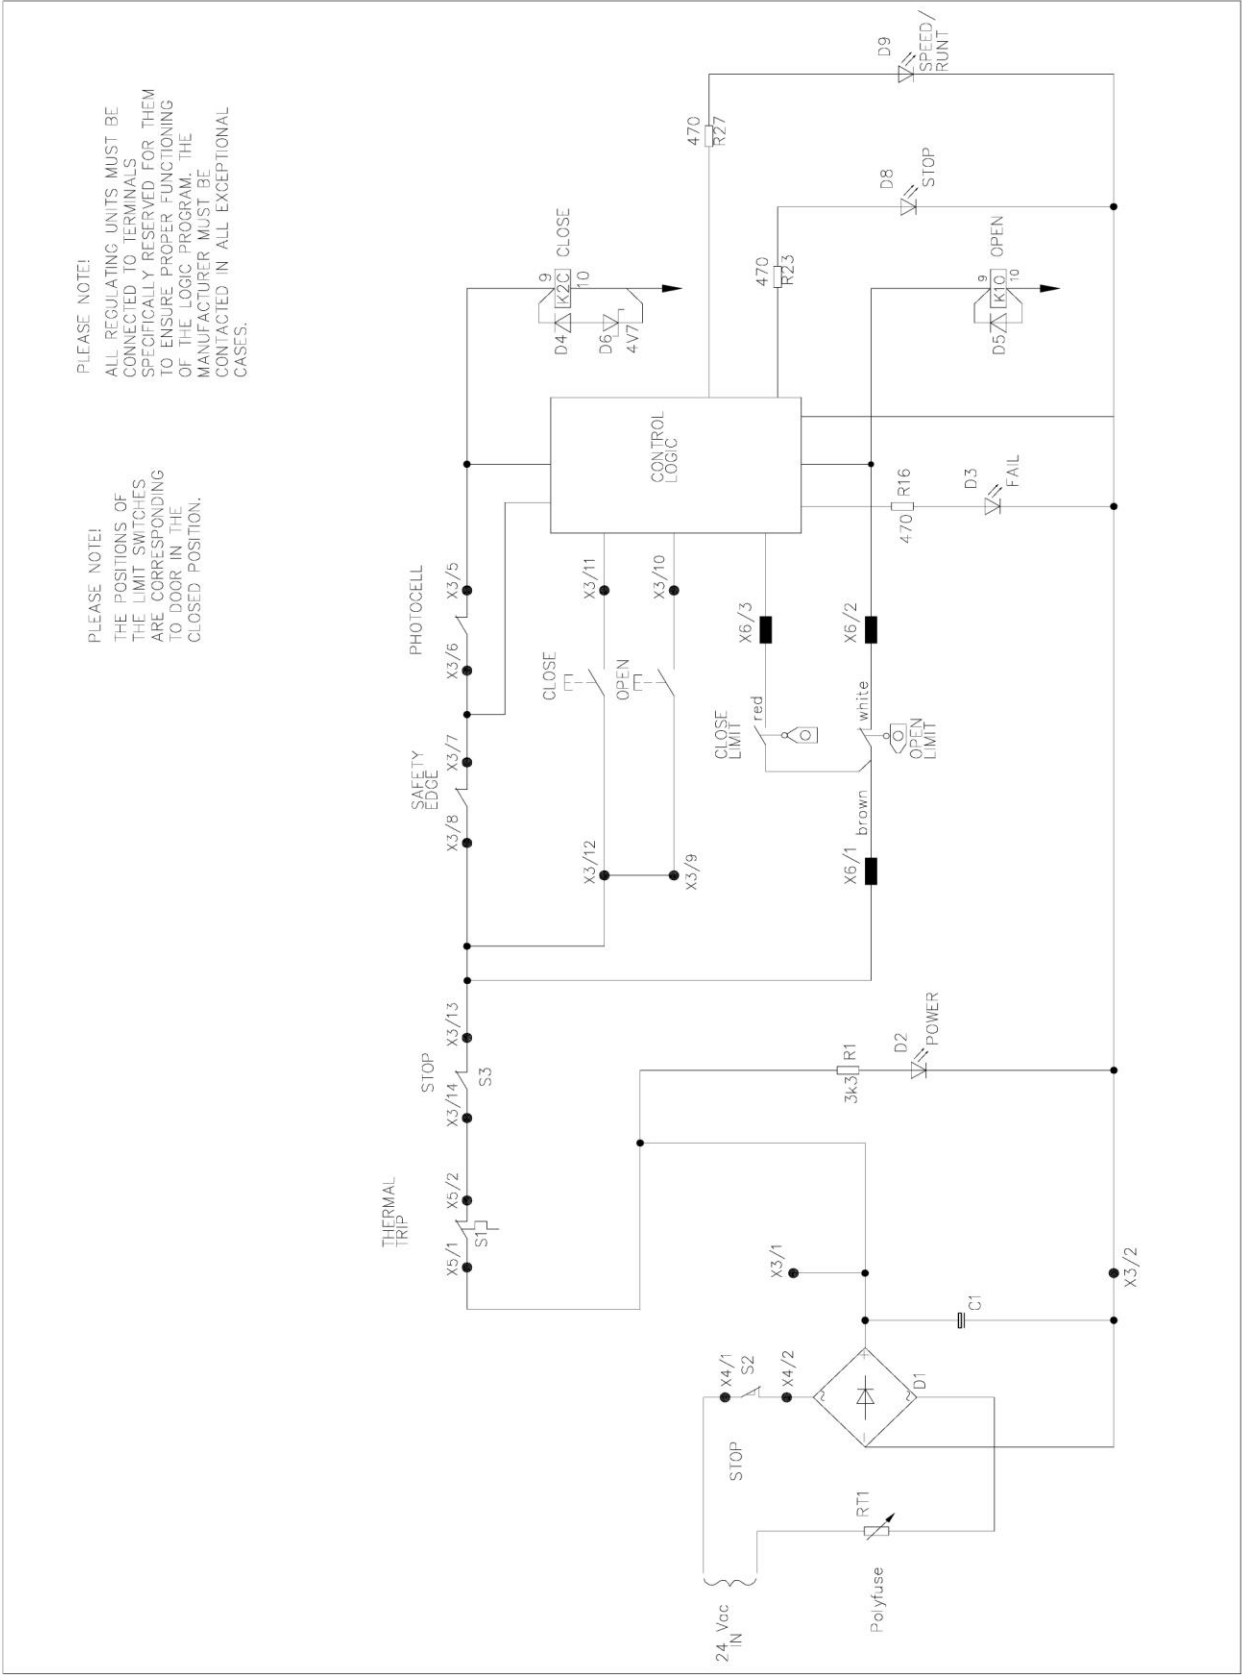

SUPPLEMENT

2800/HG Operator 3Ø Schematics

Control Unit

Control Voltage Chart