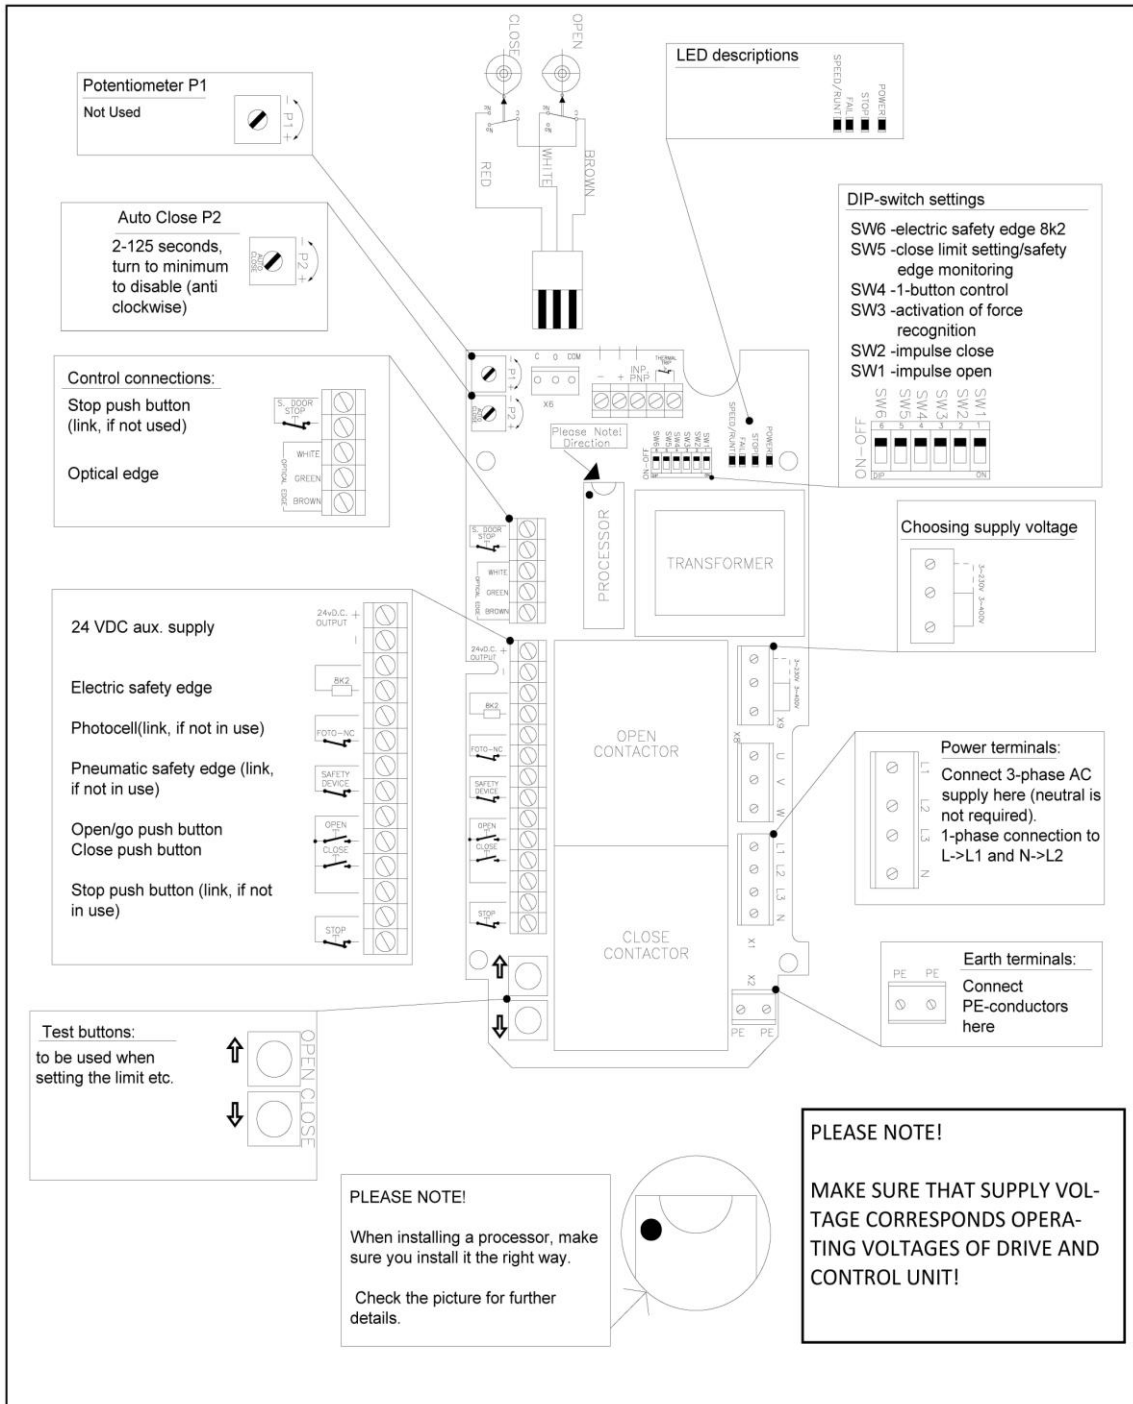

SUPPLEMENT

2800/HG Operator 3Ø Schematics

Control Unit

Control Voltage Chart