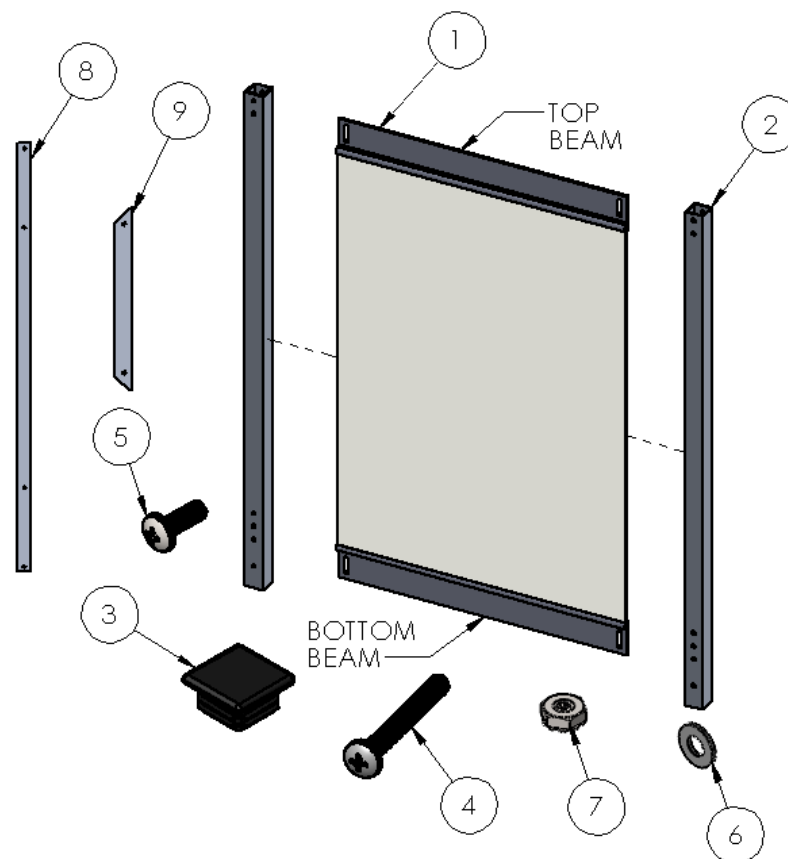

Dual Personal Portable Safety Partition Installation Instructions

Components included in this Kit:

1. (2) Screen Assembly with Top and Bottom Beam
2. (4) Tube, Square, Vertical Support
3. (4) Foot, Plug, Black
4. (24) Screw, Pan Head 10-32 x 1-1/2" L.
5. (4) Screw, Pan, 10-32 x 1/2" L
6. (12) Washer, Flat, #10
7. (28) Nut, KEP, 10-32
8. (2) Cross Support, Aluminum, 44"
9. (4) Gusset, Support, Aluminum, 13"

Dual Personal Portable Safety Partition

Installation Instructions

Assemble the Unit

- A. Attach a Vertical Support, item #2, to each slotted end of the Top Beam (#1) with two 1-1/2" L Screws, item #4, two Flat Washers, item #6, and two KEP Nuts, item #7.
- B. Attach the Bottom Beam, item #1, to the ideal hole on the lower end of the Vertical Support, item #2, using one 1-1/2" L Screw, item #4, one Flat Washer, item #6, and one KEP Nut, item #7, each.
- C. Adjust the tension of the Screen by sliding the Bottom Beam, item #1, up or down and tightening the KEP Nut, item #7 when the desired tension is achieved.
- D. Slide the Foot Plug, item #3, into the bottom of the Vertical Support, item #2 (end with 4 holes)
- E. Repeat steps A through D for the second Screen Assembly
- F. To connect the assemblies, attach the 44" Cross Support, item #8, to the top, outside hole on the Vertical Supports, item #2, using one 1-1/2" L Screw, item #4, one Flat Washer, item #6, and one KEP Nut, item #7, each.
- G. Attach the Gusset Support, item #9, to the remaining holes on the top, outside of the Vertical Support, item #2, and on the 44" Cross Support, item #8.

NOTE: Use 1-1/2" Screws, item #4, to connect the Gusset Supports, item #9, to the Vertical Supports, item #2

Use 1/2" Screws, item #5, to connect the Gusset Supports, item #9, to the Cross Supports, item #8.