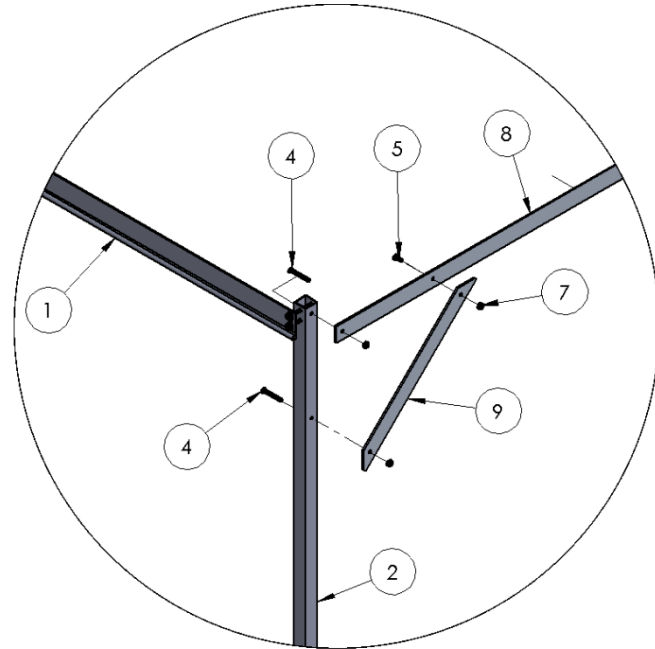

Dual Personal Portable Safety Partition

Installation Instructions

Assemble the Unit

- A. Attach a Vertical Support, item #2, to each slotted end of the Top Beam (#1) with two 1-1/2" L Screws, item #4, two Flat Washers, item #6, and two KEP Nuts, item #7.
- B. Attach the Bottom Beam, item #1, to the ideal hole on the lower end of the Vertical Support, item #2, using one 1-1/2" L Screw, item #4, one Flat Washer, item #6, and one KEP Nut, item #7, each.
- C. Adjust the tension of the Screen by sliding the Bottom Beam, item #1, up or down and tightening the KEP Nut, item #7 when the desired tension is achieved.
- D. Slide the Foot Plug, item #3, into the bottom of the Vertical Support, item #2 (end with 4 holes)
- E. Repeat steps A through D for the second Screen Assembly
- F. To connect the assemblies, attach the 44" Cross Support, item #8, to the top, outside hole on the Vertical Supports, item #2, using one 1-1/2" L Screw, item #4, one Flat Washer, item #6, and one KEP Nut, item #7, each.
- G. Attach the Gusset Support, item #9, to the remaining holes on the top, outside of the Vertical Support, item #2, and on the 44" Cross Support, item #8.

NOTE: Use 1-1/2" Screws, item #4, to connect the Gusset Supports, item #9, to the Vertical Supports, item #2

Use 1/2" Screws, item #5, to connect the Gusset Supports, item #9, to the Cross Supports, item #8.

- (See "Typical Corner Construction").

TYPICAL CORNER CONSTRUCTION

NOTE: Seek the help of a professional or contact Global Technical Support if you are having trouble assembling your Personal Portable Safety Partition.