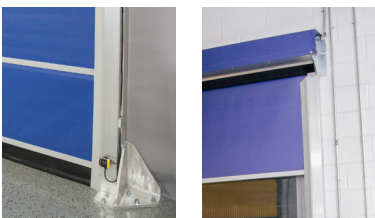

Options & Accessories

Available in Face Mount, Projection Mount, or Freestanding via Goff's Door Support Frame.